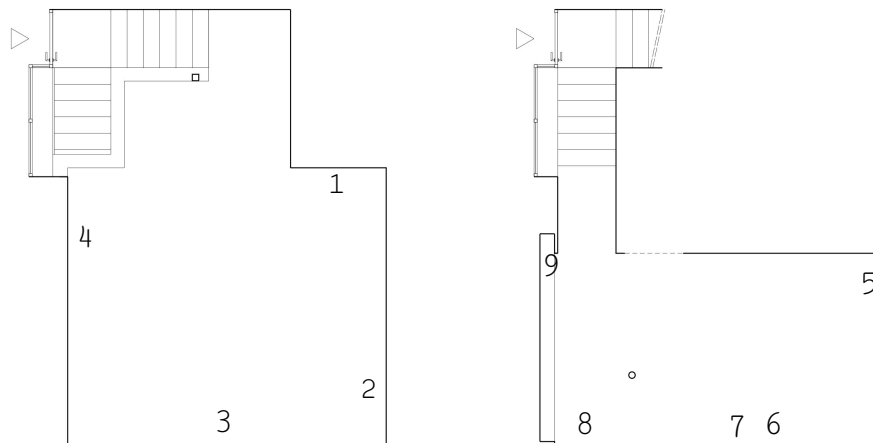

ROOM EAST
41 Orchard Street
New York, NY 10002

info@roomeast.com
+1 212 226 7108
roomeast.com

Upstairs:

- (1) NATE YOUNG
Untitled 2014
graphite, paper, artist's frame
33 x 24.5 x 2.5 inches
NY1401
- (2) NATE YOUNG
A Container for the Projection of a Political Assertion Posited by a Negro Artist 2010
water, glass
dimensions variable
NY1001
- (3) TONY LEWIS
362 · Know when to keep silent. 2014
graphite powder, nails, rubber bands
dimensions variable
TL1401
- (4) NATE YOUNG
Untitled 2014
graphite, paper, artist's frame
33 x 24.5 x 2.5 inches
NY1402

Downstairs:

- (5) TONY LEWIS
Untitled (tennis ball drawing) 2014
graphite powder
dimensions variable
TL1402
- (6) NATE YOUNG
Untitled 2014
graphite, paper, artist's frame
33 x 24.5 x 2.5 inches
NY1403
- (7) NATE YOUNG
Untitled 2014
graphite, paper, artist's frame
33 x 24.5 x 2.5 inches
NY1404
- (8) NATE YOUNG
Untitled 2014
wood, paint
33 x 24.5 x 2.5 inches
NY1405
- (9) TONY LEWIS
Untitled (graphite neat) 2014
graphite powder, glass
dimensions variable
TL1403