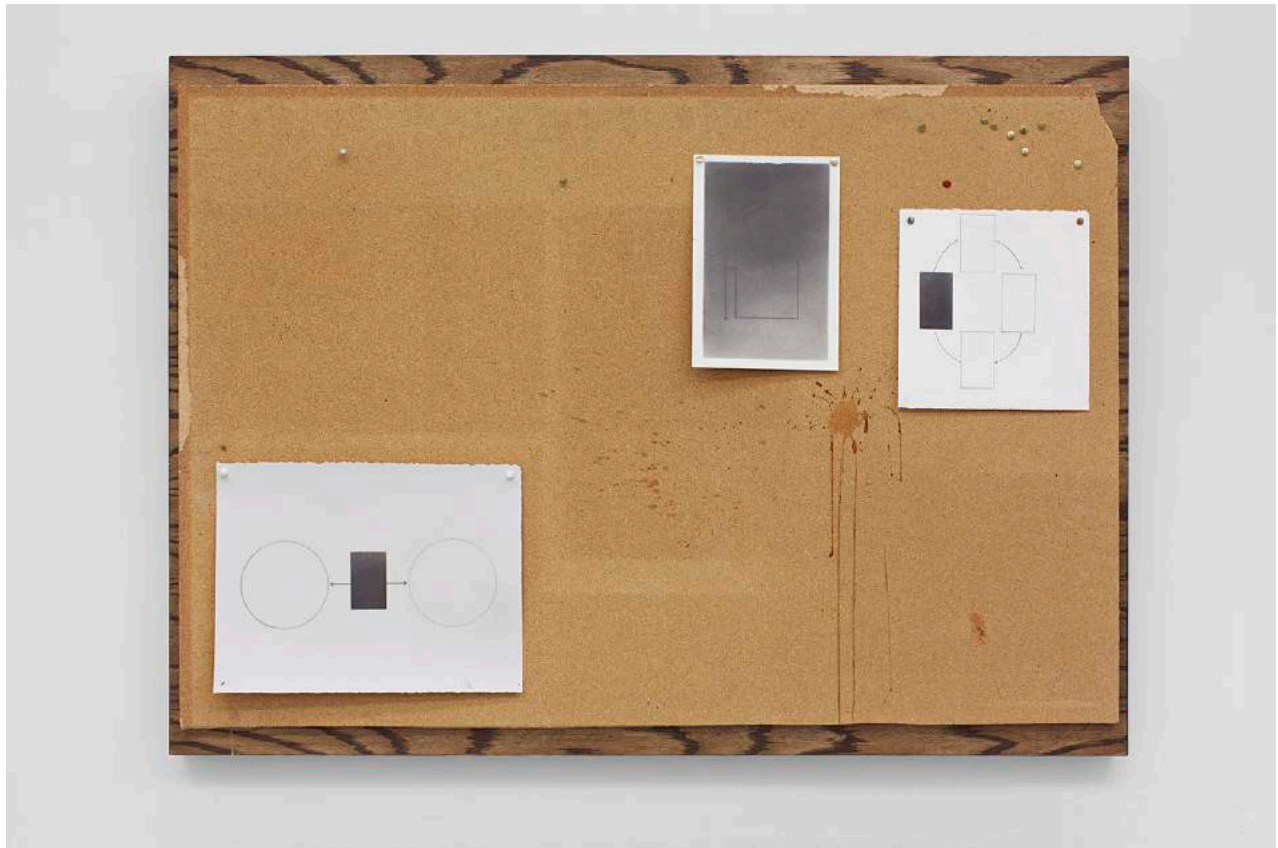

NATE YOUNG
Untitled 2014
graphite, paper, thumbtacks, cork board, artist's frame
34 x 46.5 x 2.5 inches

NY1406

ROOM EAST
41 Orchard Street
New York, NY 10002

info@roomeast.com
+1 212 226 7108
roomeast.com