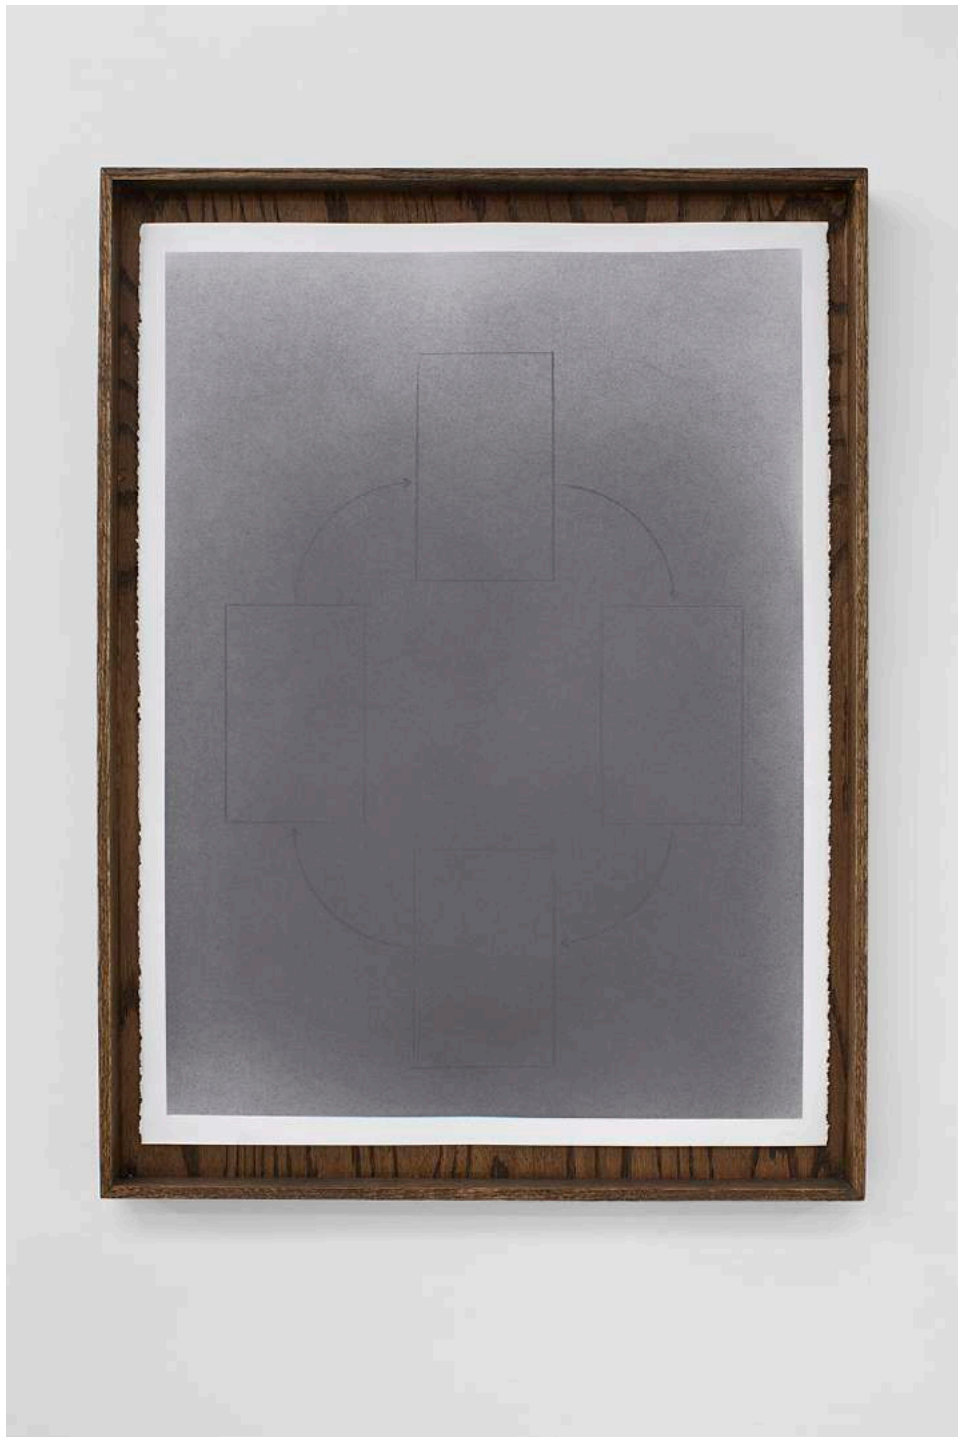

ROOM EAST
41 Orchard Street
New York, NY 10002

info@roomeast.com
+1 212 226 7108
roomeast.com

Upstairs:

- (1) NATE YOUNG
Untitled 2014
graphite, paper, artist's frame
33 x 24.5 x 2.5 inches
NY1401
- (2) NATE YOUNG
A Container for the Projection of a Political Assertion Posited by a Negro Artist 2010
water, glass
dimensions variable
NY1001
- (3) TONY LEWIS
362 · Know when to keep silent. 2014
graphite powder, nails, rubber bands
dimensions variable
TL1401
- (4) NATE YOUNG
Untitled 2014
graphite, paper, artist's frame
33 x 24.5 x 2.5 inches
NY1402

Downstairs:

- (5) TONY LEWIS
Untitled (tennis ball drawing) 2014
graphite powder
dimensions variable
TL1402
- (6) NATE YOUNG
Untitled 2014
graphite, paper, artist's frame
33 x 24.5 x 2.5 inches
NY1403
- (7) NATE YOUNG
Untitled 2014
graphite, paper, artist's frame
33 x 24.5 x 2.5 inches
NY1404
- (8) NATE YOUNG
Untitled 2014
wood, paint
16 x 19 x 12 inches
NY1405
- (9) TONY LEWIS
Untitled (graphite neat) 2014
graphite powder, glass
dimensions variable
TL1403