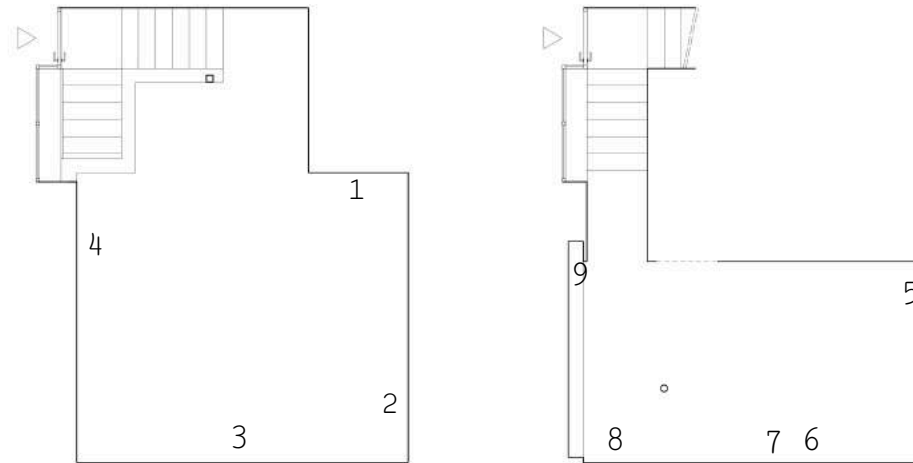

ROOM EAST
41 Orchard Street
New York, NY 10002

info@roomeast.com
+1 212 226 7108
roomeast.com

Upstairs:

- (1) NATE YOUNG
Untitled 2014
graphite, paper, artist's frame
33 x 24.5 x 2.5 inches
NY1401
- (2) NATE YOUNG
A Container for the Projection of a Political Assertion Posited by a Negro Artist 2010
water, glass
dimensions variable
NY1001
- (3) TONY LEWIS
362 · Know when to keep silent. 2014
graphite powder, nails, rubber bands
dimensions variable
TL1401
- (4) NATE YOUNG
Untitled 2014
graphite, paper, artist's frame
33 x 24.5 x 2.5 inches
NY1402