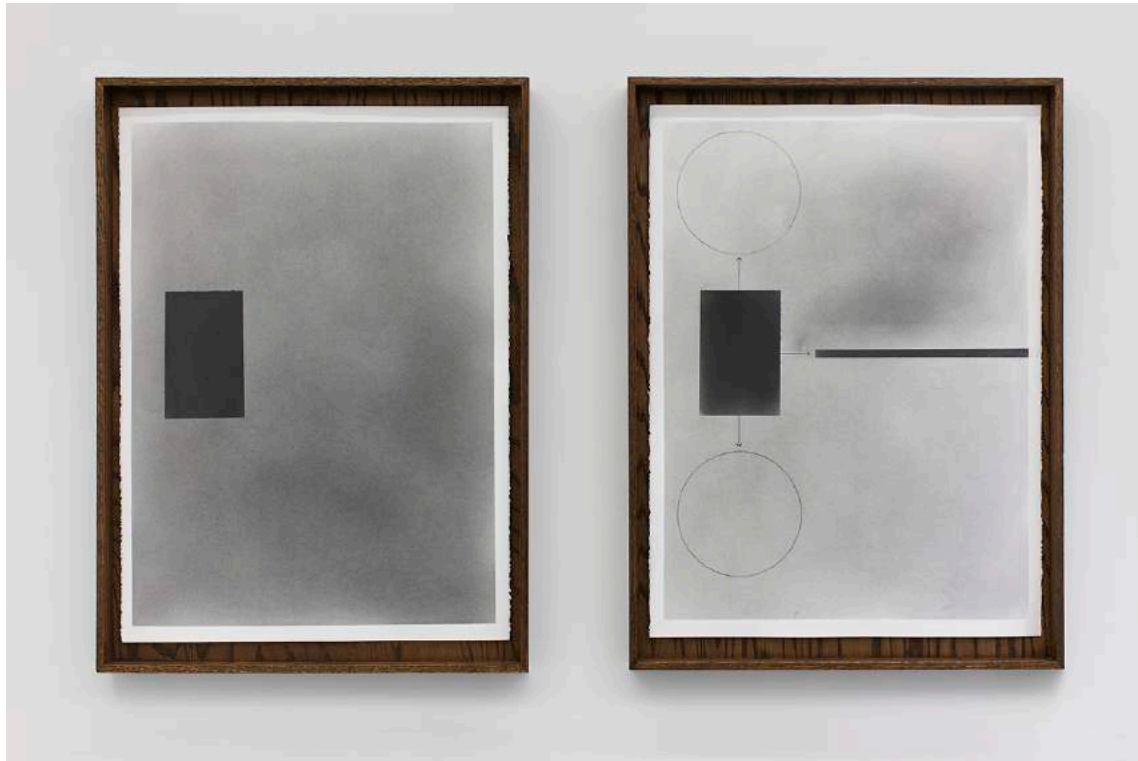

info@roomeast.com
+1 212 226 7108
roomeast.com

TONY LEWIS
Untitled (tennis ball drawing) 2014
graphite powder
dimensions variable

TL1402

ROOM EAST
41 Orchard Street
New York, NY 10002

info@roomeast.com
+1 212 226 7108
roomeast.com