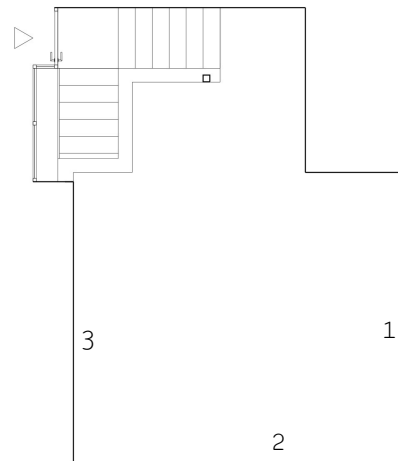

Upstairs:

- (1) a potato peeler and a block of wood 2015
  enamel, graphite, paper, photograph,
  ink, plexi and newspaper transfer on
  aluminum panel with hardware
  56 x 48 inches
  DST1506
- (2) my DIY toothpaste looks like mud 2015
  enamel, graphite, paper, photograph,
  plexi and newspaper transfer on aluminum
  panel with hardware
  56 x 48 inches
  DST1505
- (3) rusty magnum 2015
  steel, galvanized iron and sharpie
  6 x 10 x 5 inches
  DST1508

Downstairs:

- (4) the wife replies... 2015
  enamel, graphite, plaster and newspaper
  transfer on panel with hardware
  90 x 84 inches
  DST1501

Window:

- (5) Decaffeinated Enjoyment 2015
  poster, plexi and hardware on plywood
  17 x 14 inches
  DST1509