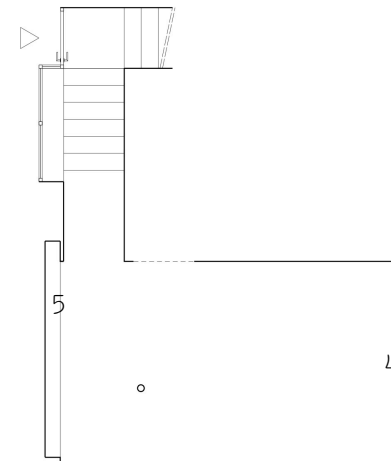

Upstairs:

- (1) a potato peeler and a block of wood 2015
  enamel, graphite, paper, photograph,
  ink, plexi and newspaper transfer on
  aluminum panel with hardware
  56 x 48 inches
  DST1506
- (2) my DIY toothpaste looks like mud 2015
  enamel, graphite, paper, photograph,
  plexi and newspaper transfer on aluminum
  panel with hardware
  56 x 48 inches
  DST1505
- (3) rusty magnum 2015
  steel, galvanized iron and sharpie
  6 x 10 x 5 inches
  DST1508

Downstairs:

- (4) the wife replies... 2015
  enamel, graphite, plaster and newspaper
  transfer on panel with hardware
  90 x 84 inches
  DST1501

Window:

- (5) Decaffeinated Enjoyment 2015
  poster, plexi and hardware on plywood
  17 x 14 inches
  DST1509